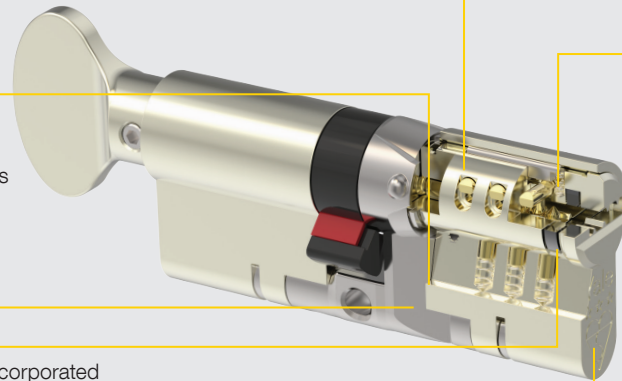

The **Yale Platinum 3 Star Cylinder** is a TS007 3 star kitemarked anti-snap cylinder which has been designed, developed and tested to Yale's exacting standards to deliver high-performance security and deter even the most determined intruders.

Anti-Snap

A small section of the cylinder is sacrificed under attack, leaving the remainder of the cylinder intact and your door safely locked.

Anti-Bump

Specialised side pins provide bump resistance.

Anti-Pick

Unique multi shear-line technology designed to resist lock picking and bumping.

Horizontal Keyway

With reversible flat key for easy key entry.

Inner Strength

The dedicated central bridge delivers unparalleled inner strength to the cylinder providing protection even if the cylinder is attacked from the outside.