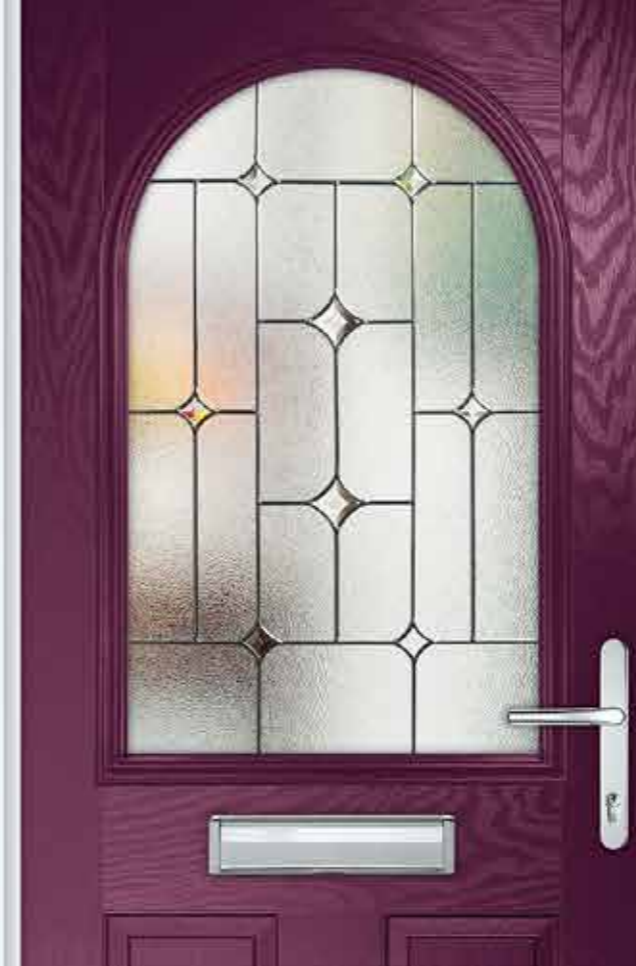

With over 30 door styles to choose from, the Bowater by Birtley composite door brings together superb looks and performance with the reputation of one of the UK's leading home improvement manufacturers