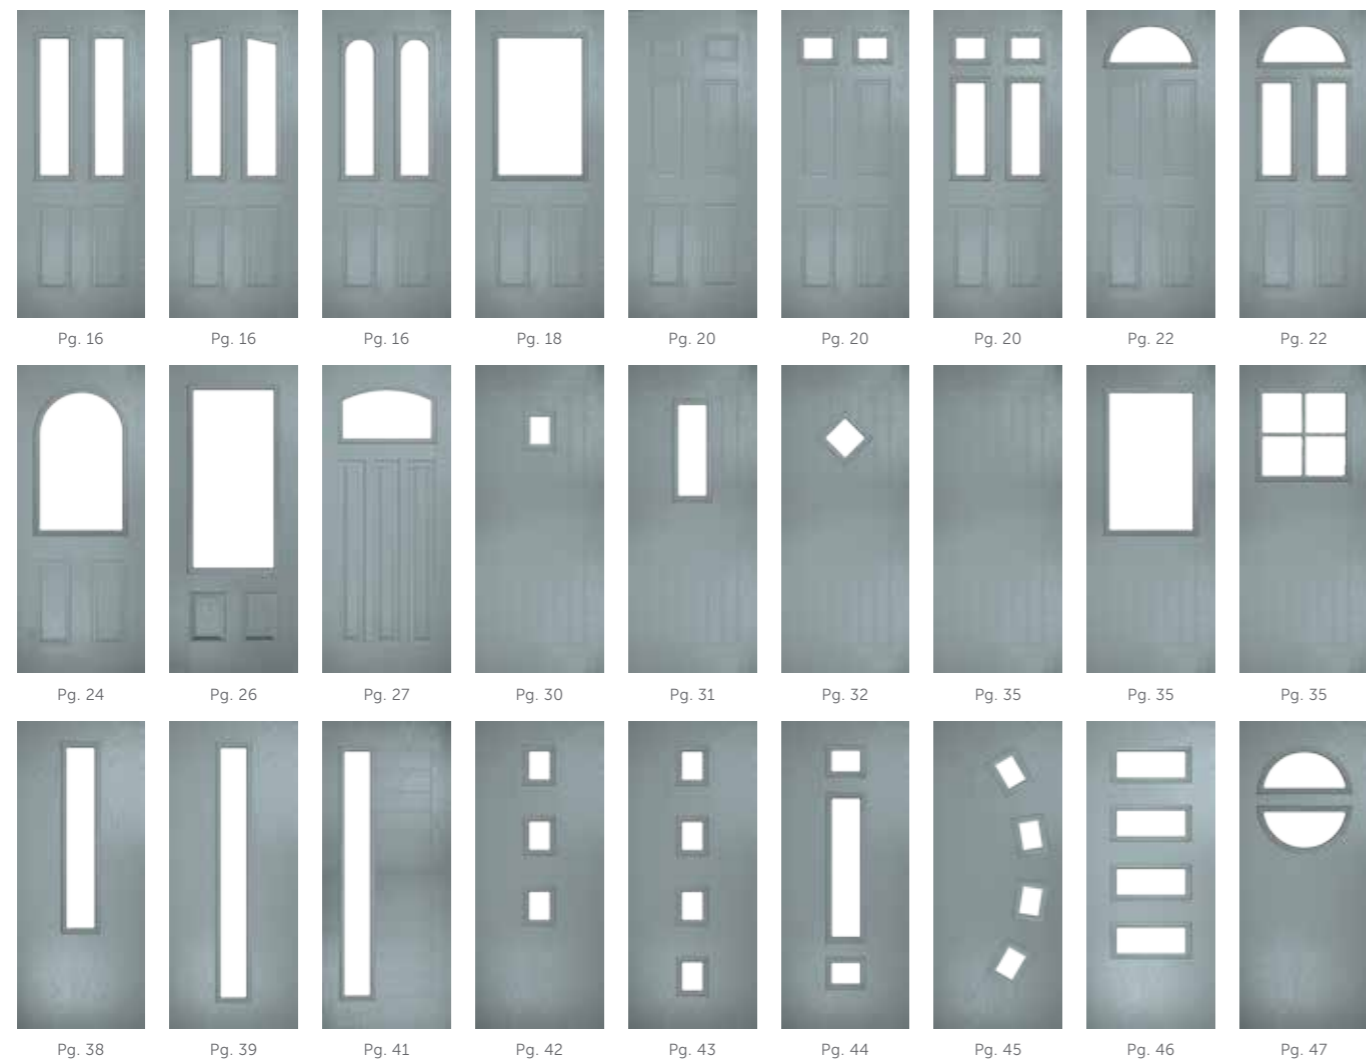

With over 30 door styles to choose from, the Bowater by Birtley composite door brings together superb looks and performance with the reputation of one of the UK's leading home improvement manufacturers