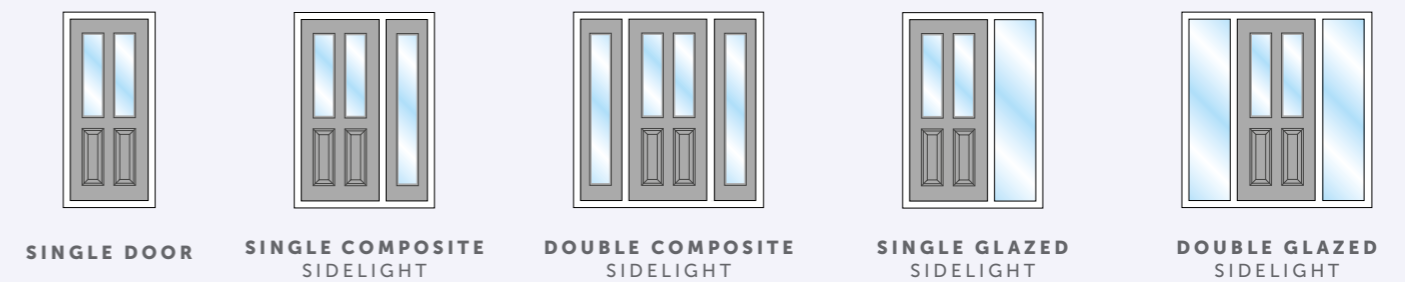

For homes with a non-standard size opening we have a range of sidelight options for you to choose from

Why not personalise your sidelight by including one of our extensive decorative glass options?