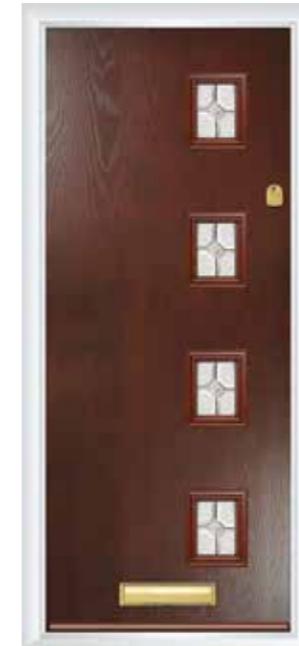

The Edison (Lock) Reflections
Rosewood | Gold Pull Escutcheon