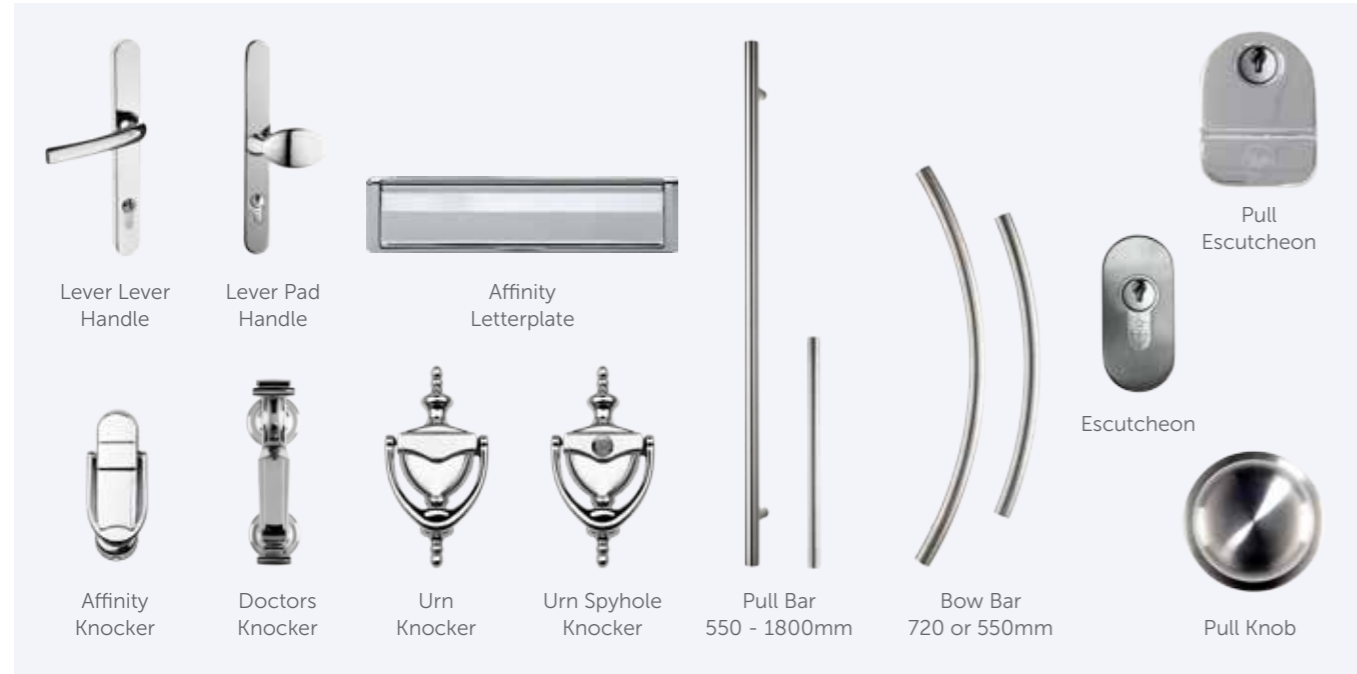

The Franklin Flair
Clay | 550 Pull Bar

The Franklin Zinc Star
Silver Grey | 550 Pull Bar

44mm Slab 68mm Slab Flood Defence Fire Defence

Images for illustrative purposes only, alternative hardware placement must be specified at point of order. Fire Defence doors require specialist glazing.

Complete your door design with a range of beautiful accessories

Bowater by Birtley offers a stunning range of hardware for your door, in a wide choice of colour options with both classic and contemporary styles.