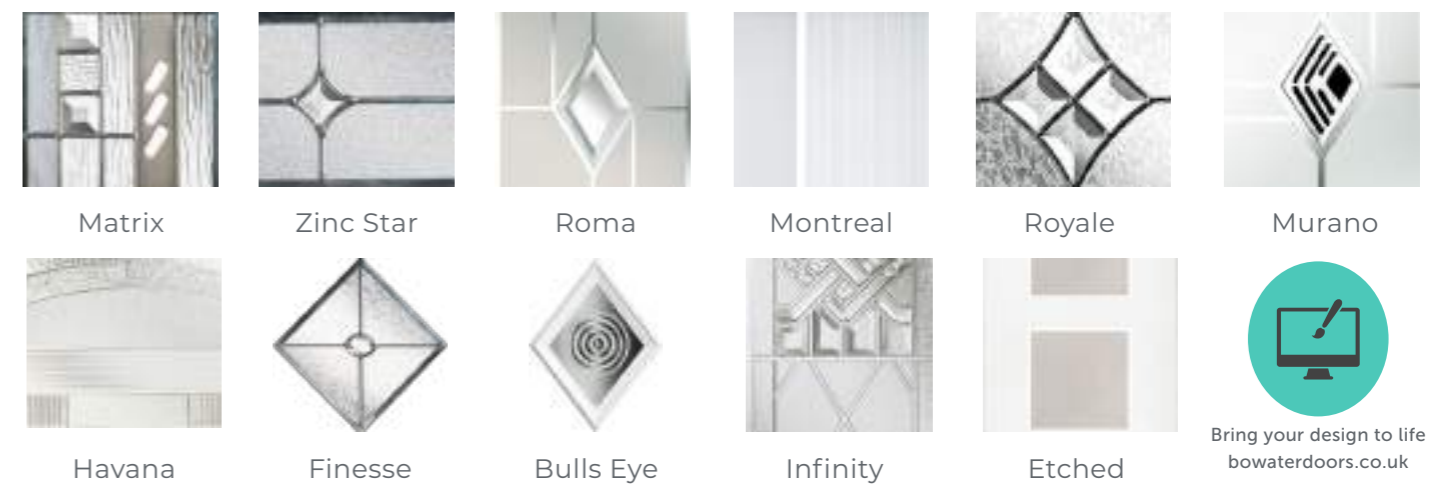

ELM	MAPLE	HORNBEAM 1	HORNBEAM 3	LARCH	CULLEN	DAVY	TALBOT	MAXWELL	EDISON	BAIRD	MACMILLAN	VOLTA	FRANKLIN
CLASSIC	✓	✓	✓	N/A	N/A	N/A	✓	✓	✓	✓	✓	✓	N/A	✓
ELEGANCE	✓	N/A	N/A	N/A	✓	N/A	N/A	N/A	✓	✓	✓	✓	N/A	✓
FLAIR	✓	✓	N/A	N/A	N/A	N/A	N/A	N/A	✓	✓	✓	✓	N/A	✓
CLARITY	✓	N/A	N/A	N/A	✓	N/A	N/A	N/A	✓	✓	✓	✓	N/A	✓
DIAMOND CUT	✓	✓	N/A	N/A	✓	N/A	N/A	N/A	✓	✓	✓	✓	N/A	✓
DORCHESTER	✓	N/A	✓	✓	N/A	N/A	N/A	N/A	✓	✓	N/A	✓	N/A	N/A
KENSINGTON	✓	✓	N/A	N/A	✓	✓	✓	✓	✓	✓	✓	✓	✓	✓
PRAIRIE	✓	N/A	N/A	N/A	✓	✓	N/A	N/A	✓	✓	✓	✓	N/A	✓
REFLECTIONS	✓	✓	N/A	N/A	✓	✓	N/A	N/A	✓	✓	✓	✓	N/A	✓
LINEAR	N/A	N/A	N/A	N/A	✓	N/A	✓	✓	N/A	N/A	N/A	N/A	N/A	N/A
SIMPLICITY	✓	✓	✓	✓	✓	N/A	N/A	N/A	✓	✓	✓	✓	N/A	✓
TAHOE	N/A	N/A	N/A	N/A	N/A	N/A	N/A	N/A	N/A	N/A	✓	N/A	✓	N/A
MATRIX	✓	N/A	N/A	N/A	N/A	✓	✓	✓	✓	✓	N/A	✓	N/A	N/A
ZINC STAR	✓	N/A	N/A	N/A	N/A	N/A	N/A	N/A	✓	✓	N/A	✓	N/A	✓
ROMA	✓	✓	N/A	N/A	N/A	N/A	N/A	N/A	✓	✓	N/A	✓	N/A	✓
MONTREAL	N/A	N/A	N/A	N/A	N/A	N/A	N/A	N/A	N/A	N/A	N/A	N/A	✓	N/A
ROYALE	N/A	N/A	N/A	N/A	N/A	N/A	N/A	N/A	✓	N/A	N/A	N/A	N/A	N/A
MURANO	N/A	N/A	✓	✓	N/A	N/A	N/A	N/A	N/A	N/A	N/A	N/A	✓	N/A
HAVANA	N/A	N/A	N/A	N/A	N/A	N/A	N/A	N/A	N/A	N/A	N/A	N/A	N/A	N/A
FINESSE	N/A	N/A	✓	✓	N/A	N/A	N/A	N/A	N/A	N/A	N/A	N/A	N/A	N/A
BULLS EYE	N/A	N/A	✓	✓	N/A	N/A	N/A	N/A	N/A	N/A	N/A	N/A	N/A	N/A
INFINITY	N/A	N/A	N/A	N/A	N/A	✓	N/A	N/A	N/A	N/A	N/A	N/A	N/A	N/A
ETCHED	N/A	N/A	N/A	N/A	N/A	N/A	✓	✓	N/A	N/A	N/A	N/A	N/A	N/A

* Dorchester is available in Amber, Green or Blue
All information and references correct at time of going to print.
Birtley Group cannot be held responsible for errors or omissions.

All information and references correct at time of going to print.
Birtley Group cannot be held responsible for errors or omissions.