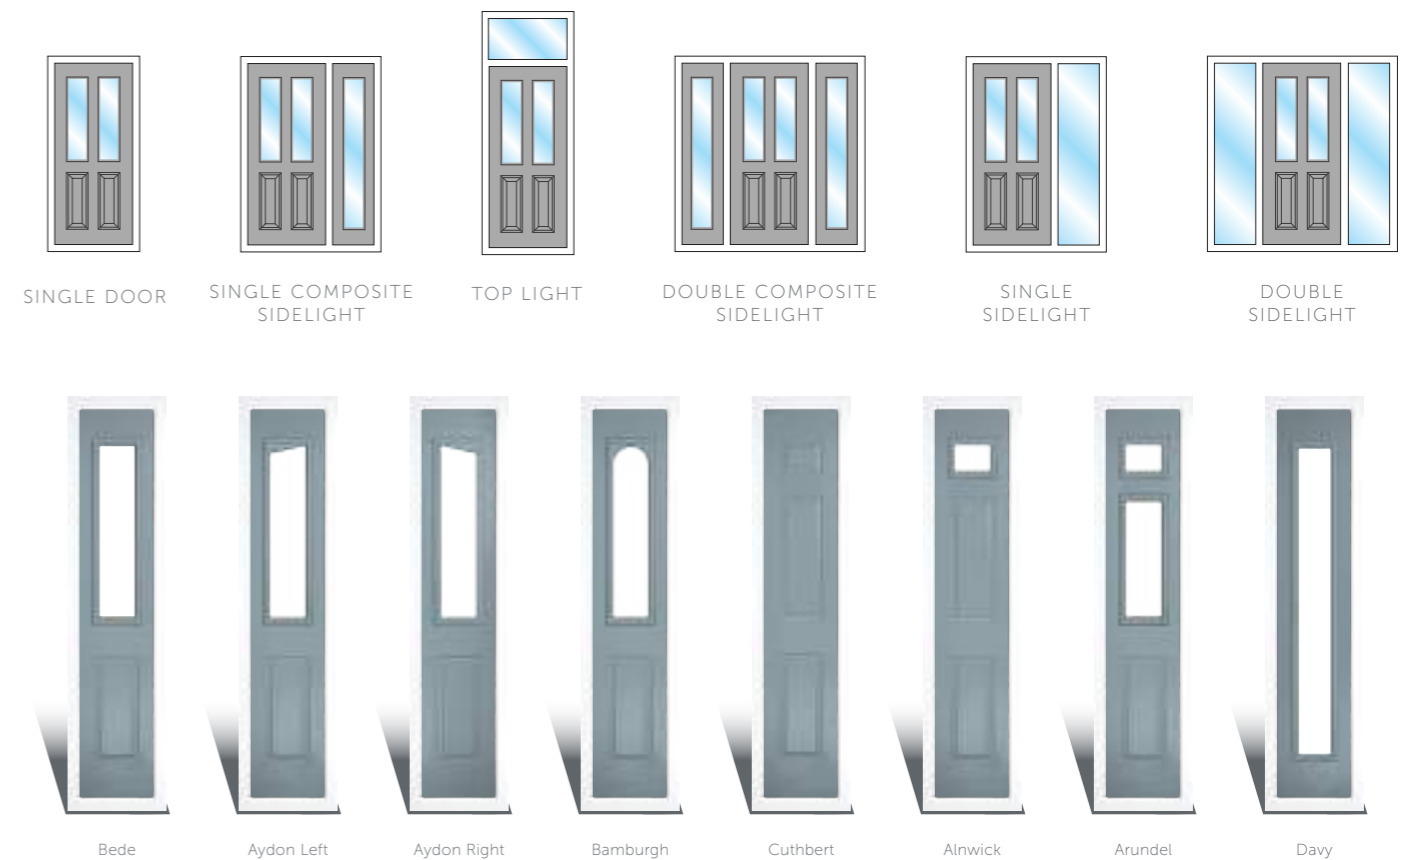

We have the range, so you have the choice

Choose your style

*Choose from a traditional woodgrain texture or modern smooth finish

*Smooth finish only available with selected styles

Choose your frame

Why not personalise your sidelight by including one of our extensive decorative glass options? (See pages 44-46)