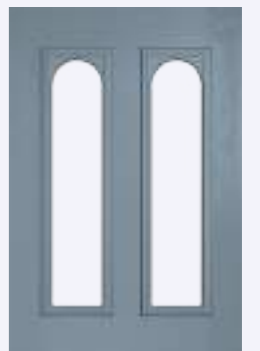

Bamburgh

All Bede glass designs available with Bamburgh