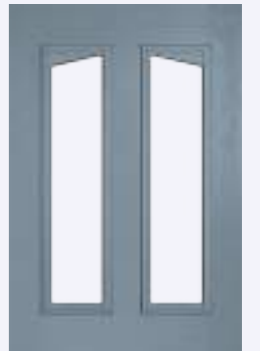

Aydon

All Bede glass designs are available with Aydon