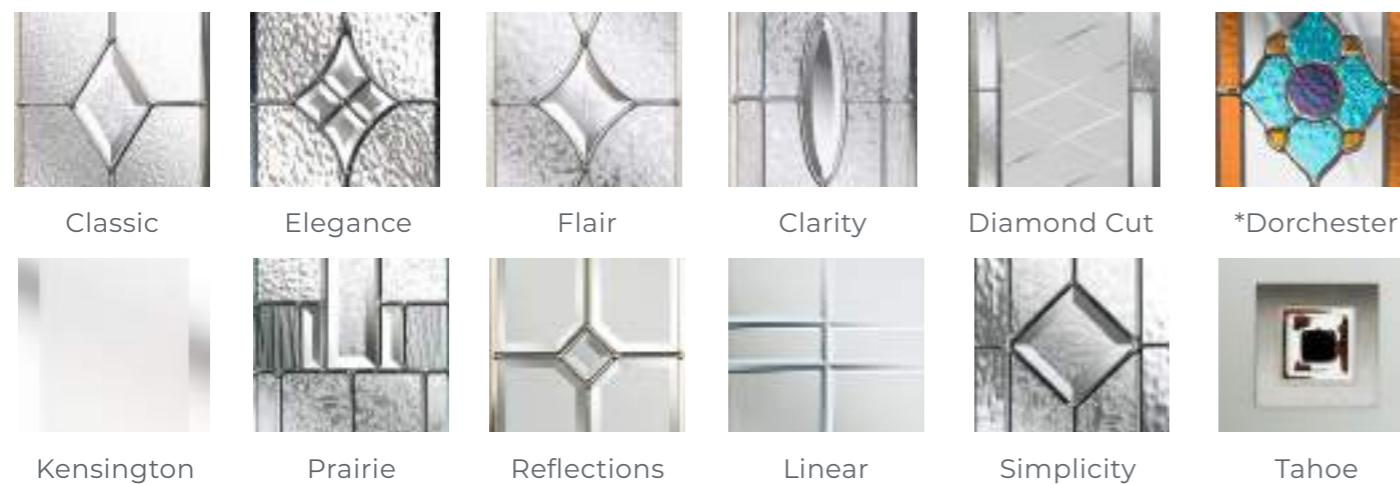

ELM	MAPLE	HORNBEAM 1	HORNBEAM 3	LARCH	CULLEN	DAVY	TALBOT	MAXWELL	EDISON	BAIRD	MACMILLAN	VOLTA	FRANKLIN
CLASSIC	✓	✓	✓	N/A	N/A	N/A	✓	✓	✓	✓	✓	✓	N/A	✓
ELEGANCE	✓	N/A	N/A	N/A	✓	N/A	N/A	N/A	✓	✓	✓	✓	N/A	✓
FLAIR	✓	✓	N/A	N/A	N/A	N/A	N/A	N/A	✓	✓	✓	✓	N/A	✓
CLARITY	✓	N/A	N/A	N/A	✓	N/A	N/A	N/A	✓	✓	✓	✓	N/A	✓
DIAMOND CUT	✓	✓	N/A	N/A	✓	N/A	N/A	N/A	✓	✓	✓	✓	N/A	✓
DORCHESTER	✓	N/A	✓	✓	N/A	N/A	N/A	N/A	✓	✓	N/A	✓	N/A	N/A
KENSINGTON	✓	✓	N/A	N/A	✓	✓	✓	✓	✓	✓	✓	✓	✓	✓
PRAIRIE	✓	N/A	N/A	N/A	✓	✓	N/A	N/A	✓	✓	✓	✓	N/A	✓
REFLECTIONS	✓	✓	N/A	N/A	✓	✓	N/A	N/A	✓	✓	✓	✓	N/A	✓
LINEAR	N/A	N/A	N/A	N/A	✓	N/A	✓	✓	N/A	N/A	N/A	N/A	N/A	N/A
SIMPLICITY	✓	✓	✓	✓	✓	N/A	N/A	N/A	✓	✓	✓	✓	N/A	✓
TAHOE	N/A	N/A	N/A	N/A	N/A	N/A	N/A	N/A	N/A	N/A	✓	N/A	✓	N/A
MATRIX	✓	N/A	N/A	N/A	N/A	✓	✓	✓	✓	✓	N/A	✓	N/A	N/A
ZINC STAR	✓	N/A	N/A	N/A	N/A	N/A	N/A	N/A	✓	✓	N/A	✓	N/A	✓
ROMA	✓	✓	N/A	N/A	N/A	N/A	N/A	N/A	✓	✓	N/A	✓	N/A	✓
MONTREAL	N/A	N/A	N/A	N/A	N/A	N/A	N/A	N/A	N/A	N/A	N/A	N/A	✓	N/A
ROYALE	N/A	N/A	N/A	N/A	N/A	N/A	N/A	N/A	✓	N/A	N/A	N/A	N/A	N/A
MURANO	N/A	N/A	✓	✓	N/A	N/A	N/A	N/A	N/A	N/A	N/A	N/A	✓	N/A
HAVANA	N/A	N/A	N/A	N/A	N/A	N/A	N/A	N/A	N/A	N/A	N/A	N/A	N/A	N/A
FINESSE	N/A	N/A	✓	✓	N/A	N/A	N/A	N/A	N/A	N/A	N/A	N/A	N/A	N/A
BULLS EYE	N/A	N/A	✓	✓	N/A	N/A	N/A	N/A	N/A	N/A	N/A	N/A	N/A	N/A
INFINITY	N/A	N/A	N/A	N/A	N/A	✓	N/A	N/A	N/A	N/A	N/A	N/A	N/A	N/A
ETCHED	N/A	N/A	N/A	N/A	N/A	N/A	✓	✓	N/A	N/A	N/A	N/A	N/A	N/A

* Dorchester is available in Amber, Green or Blue
All information and references correct at time of going to print.
Birtley Group cannot be held responsible for errors or omissions.

All information and references correct at time of going to print.
Birtley Group cannot be held responsible for errors or omissions.