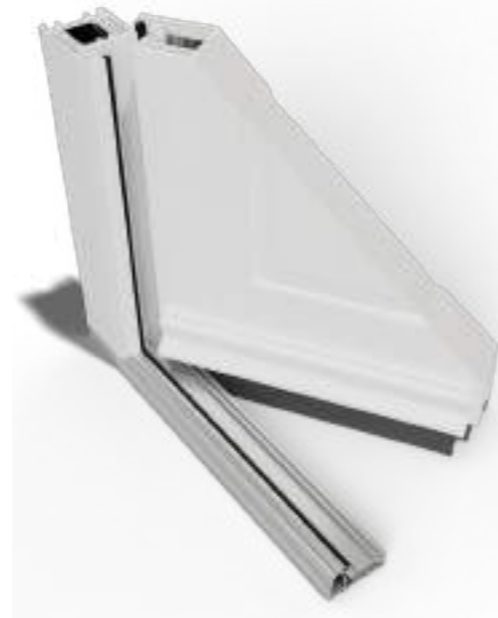

Premium Double Rebated

54% thicker than a standard composite door

- Premium double rebate composite door
- Available in multiple styles and colours
- Wide range of hardware and decorative glass options
- Superior **thermal and acoustic** performance
- Security upgrades available